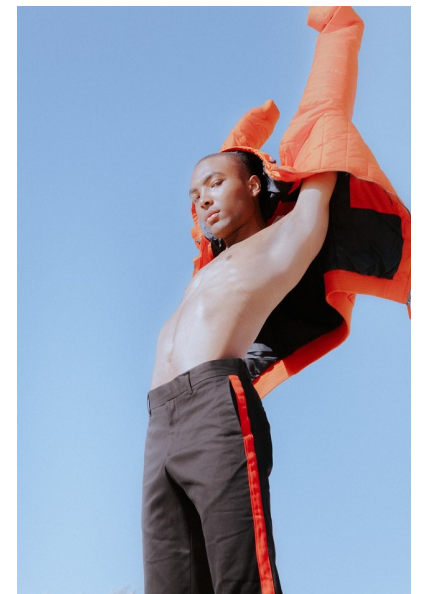

Reggie Gates

HEIGHT 6'1" CHEST 33" WAIST 28" INSEAM 28" COLLAR 14.5"
SLEEVE 24.5" SUIT 37" SUIT LENGTH R SHOE 10 US HAIR BLACK
EYES GREEN

9275 West Russell Road Suite 215
Las Vegas, NV 89148, Tel 702-956-7711