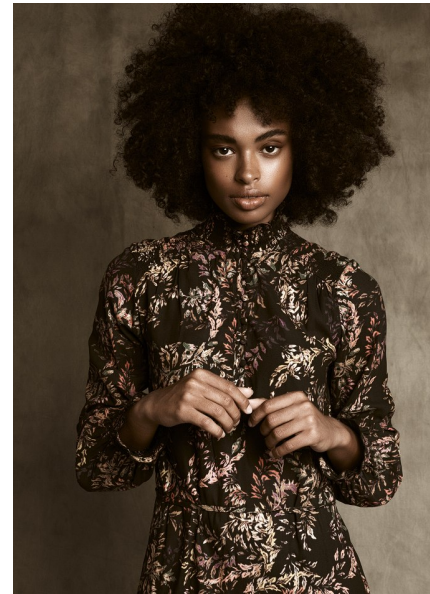

Demi Gibson

HEIGHT 5'8" BUST 32" B WAIST 26" HIPS 35" DRESS 0-2 US SHOE 8.5
US HAIR BROWN EYES BROWN

9275 West Russell Road Suite 215
Las Vegas, NV 89148, Tel 702-956-7711