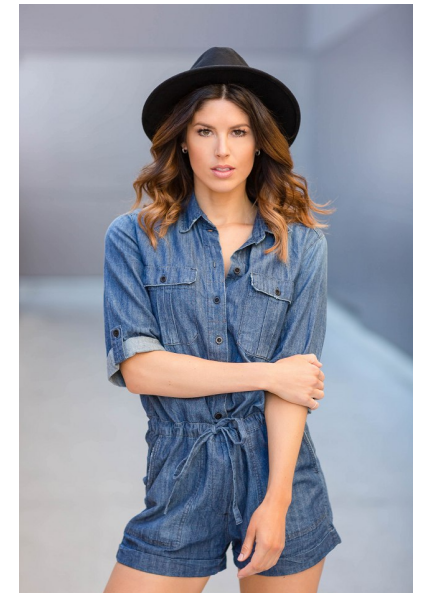

Dana Felt

HEIGHT 5'8.5" BUST 34" B WAIST 24" HIPS 36.5" DRESS 2 US SHOE 8.5
US HAIR BROWN EYES BROWN

9275 West Russell Road Suite 215
Las Vegas, NV 89148, Tel 702-956-7711