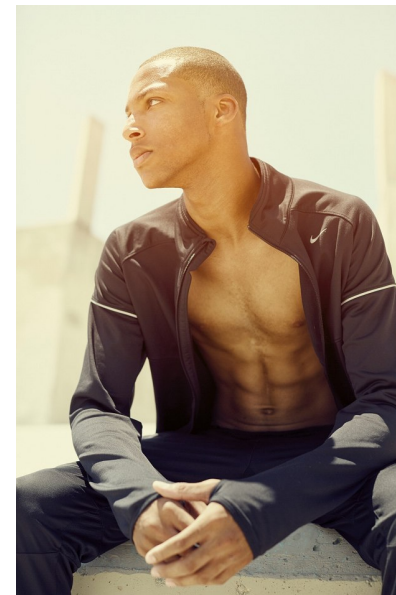

Jewaun Word

HEIGHT 6'3.5" CHEST 33.5" WAIST 31" INSEAM 34" COLLAR 15"
SLEEVE 32.5" SUIT 38" SUIT LENGTH L SHOE 12 US HAIR BLACK
EYES BROWN

9275 West Russell Road Suite 215
Las Vegas, NV 89148, Tel 702-956-7711