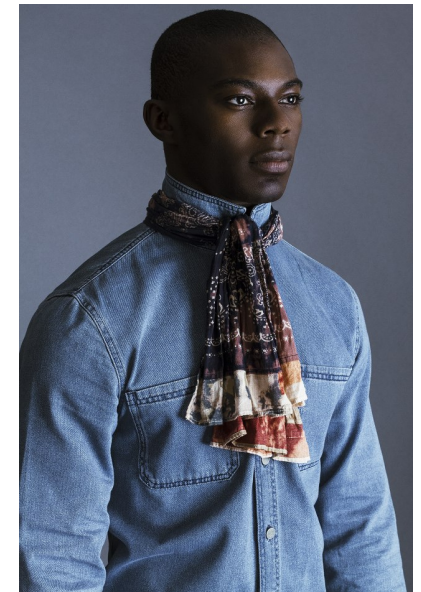

Blair Edwards

HEIGHT 5'10" WAIST 32" INSEAM 33" SUIT 42" SUIT LENGTH R  
SHOE 12 US HAIR BLACK EYES BROWN

9275 West Russell Road Suite 215  
Las Vegas, NV 89148, Tel 702-956-7711