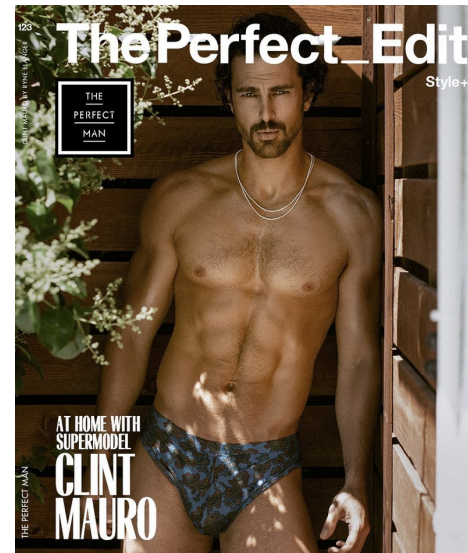

Clint Mauro

HEIGHT 6'3" INSEAM 33.5" SUIT 40" SUIT LENGTH L HAIR BROWN  
EYES HAZEL

9275 West Russell Road Suite 215  
Las Vegas, NV 89148, Tel 702-956-7711