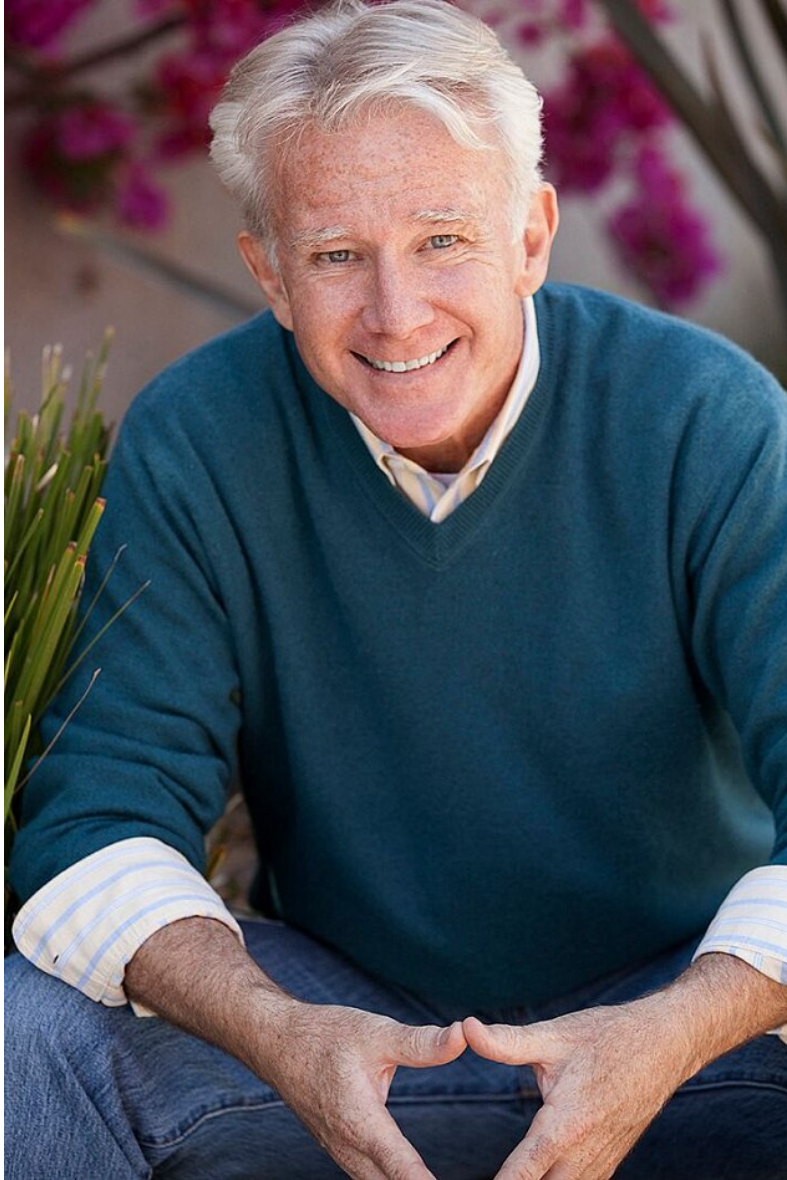

Robert Mackay

HEIGHT 6'1" WAIST 31" COLLAR 16" SUIT LENGTH L SHOE 11 US (KIDS) HAIR GREY EYES BLUE

Robert Mackay

HEIGHT 6'1" WAIST 31" COLLAR 16" SUIT LENGTH L SHOE 11 US (KIDS) HAIR GREY EYES BLUE

Robert Mackay

HEIGHT 6'1" WAIST 31" COLLAR 16" SUIT LENGTH L SHOE 11 US (KIDS) HAIR GREY EYES BLUE