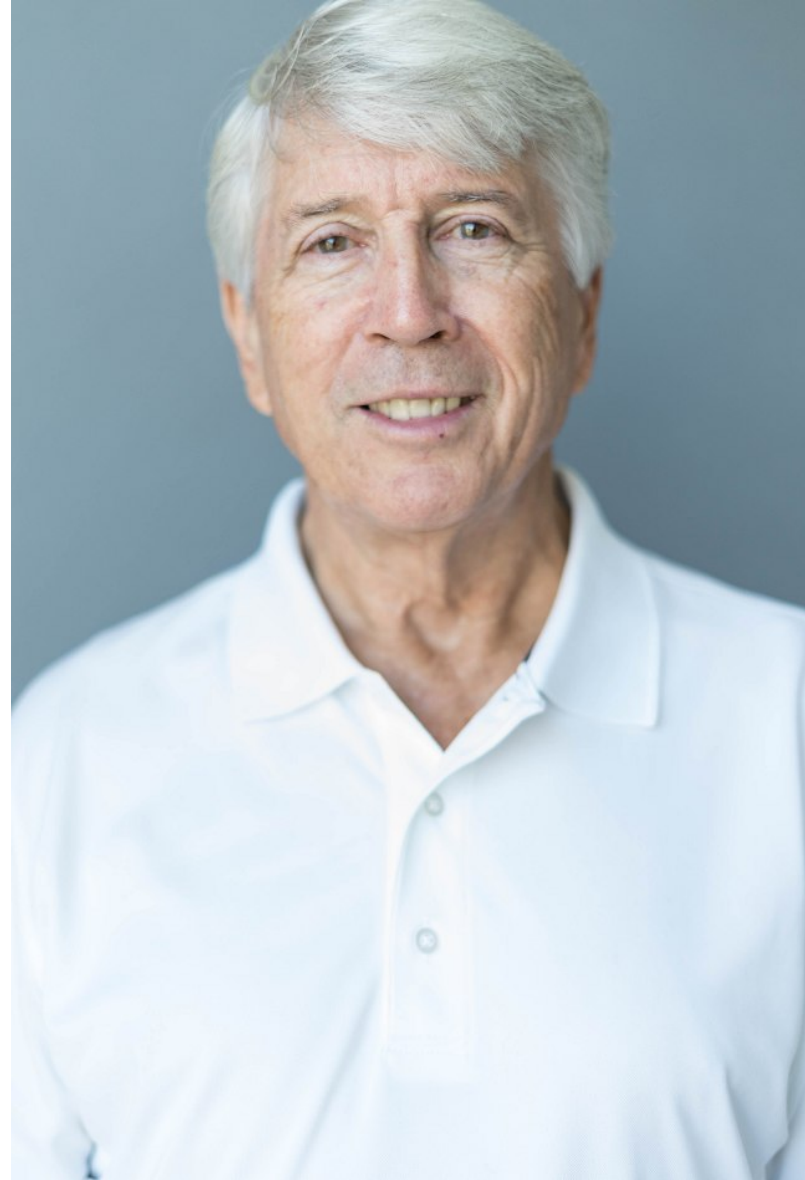

Roger Redford

HEIGHT 6'0" WAIST 36" INSEAM 32" SUIT 44" SUIT LENGTH R SHOE 10.5 US HAIR SILVER EYES HAZEL

Roger Redford

HEIGHT 6'0" WAIST 36" INSEAM 32" SUIT 44" SUIT LENGTH R SHOE 10.5 US HAIR SILVER EYES HAZEL