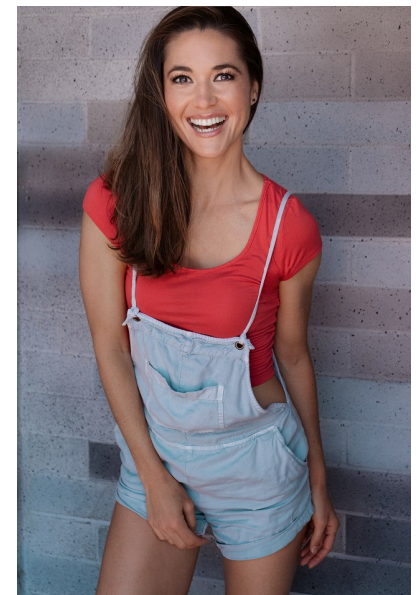

Marissa Weiss

HEIGHT 5'8" BUST 31" B WAIST 25" HIPS 35" DRESS 2 US SHOE 7.5 US
HAIR BROWN EYES BROWN

9275 West Russell Road Suite 215
Las Vegas, NV 89148, Tel 702-956-7711