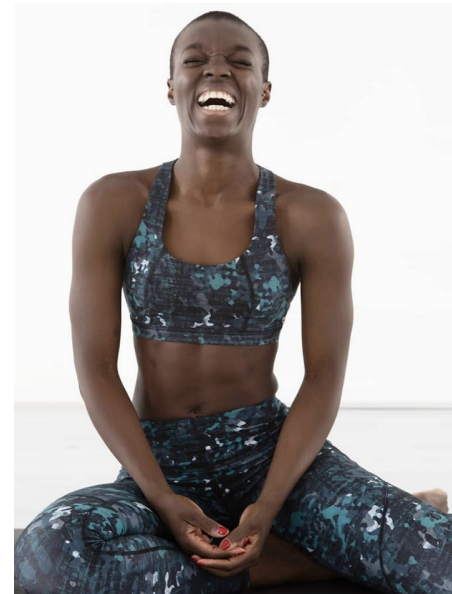

Isa-Welly Locoh-donou

HEIGHT 5'8" BUST 32" C WAIST 25" HIPS 35" DRESS 0-2 US SHOE 9 US  
HAIR BALD EYES BROWN

9275 West Russell Road Suite 215  
Las Vegas, NV 89148, Tel 702-956-7711