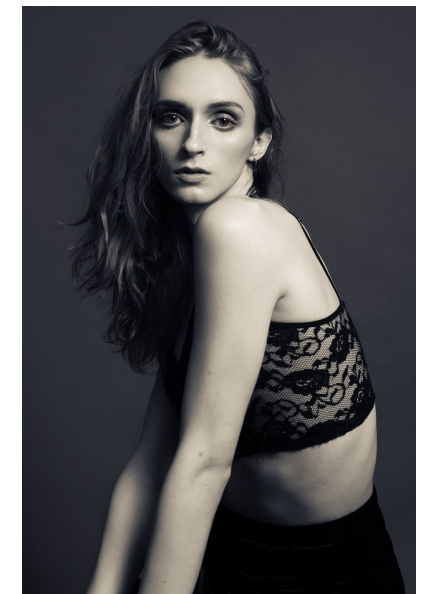

Belle

HEIGHT 5'10" BUST 34" WAIST 26" HIPS 37" DRESS 2-4 US SHOE 10 US
HAIR DIRTY BLONDE EYES BLUE/GREEN

9275 West Russell Road Suite 215
Las Vegas, NV 89148, Tel 702-956-7711