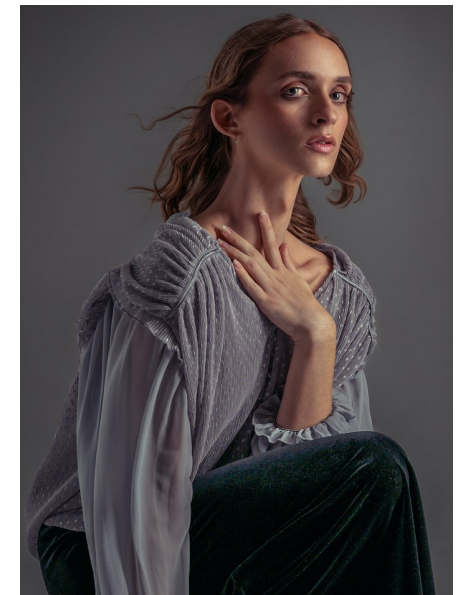

Belle

HEIGHT 5'10" BUST 34" WAIST 26" HIPS 37" DRESS 2-4 US SHOE 10 US
HAIR DIRTY BLONDE EYES BLUE/GREEN

9275 West Russell Road Suite 215
Las Vegas, NV 89148, Tel 702-956-7711