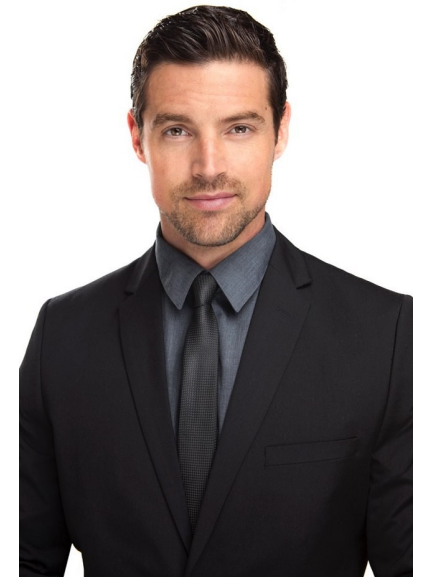

Kevin Caliber

HEIGHT 6'1" CHEST 44" WAIST 32" INSEAM 32" COLLAR 16" SLEEVE 35"
SUIT 42" SUIT LENGTH R SHOE 10.5 US HAIR BROWN EYES HAZEL

9275 West Russell Road Suite 215
Las Vegas, NV 89148, Tel 702-956-7711