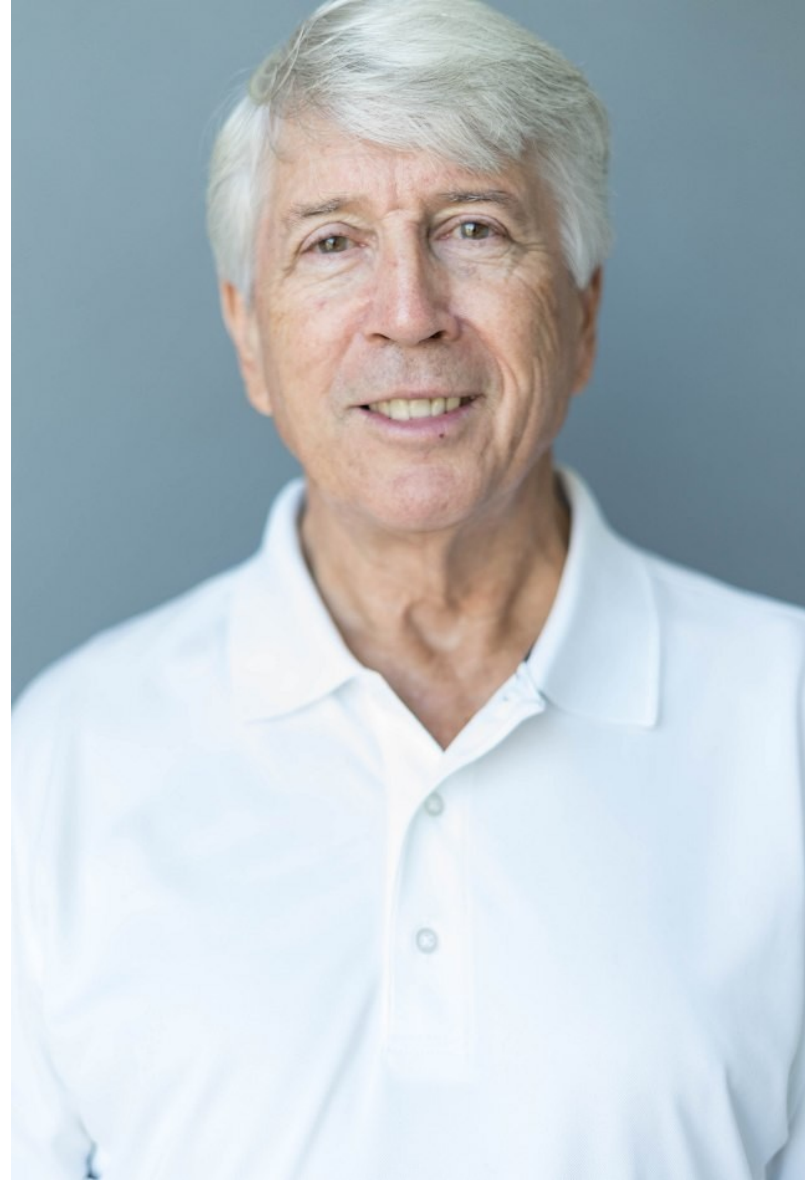

Roger Redford

HEIGHT 6'0" WAIST 36" INSEAM 32" SUIT 44" SUIT LENGTH R SHOE 10.5 US HAIR SILVER EYES HAZEL

Roger Redford

HEIGHT 6'0" WAIST 36" INSEAM 32" SUIT 44" SUIT LENGTH R SHOE 10.5 US HAIR SILVER EYES HAZEL

Roger Redford

HEIGHT 6'0" WAIST 36" INSEAM 32" SUIT 44" SUIT LENGTH R SHOE 10.5 US HAIR SILVER EYES HAZEL